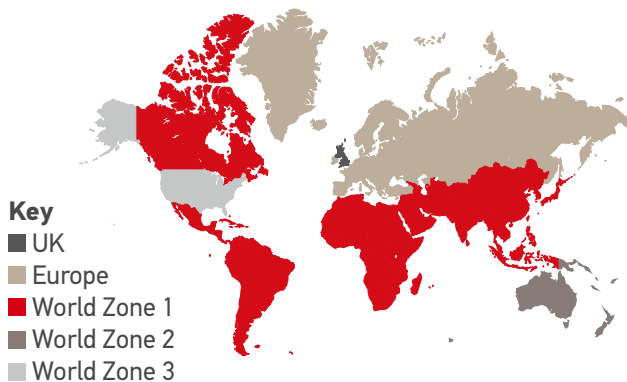

Please note Singapore is in World Zone 2. USA is in World Zone 3.

*Excludes items sent from Northern Ireland to the EU.

For a full list of country destinations by zone, please go to royalmail.com/world-zones